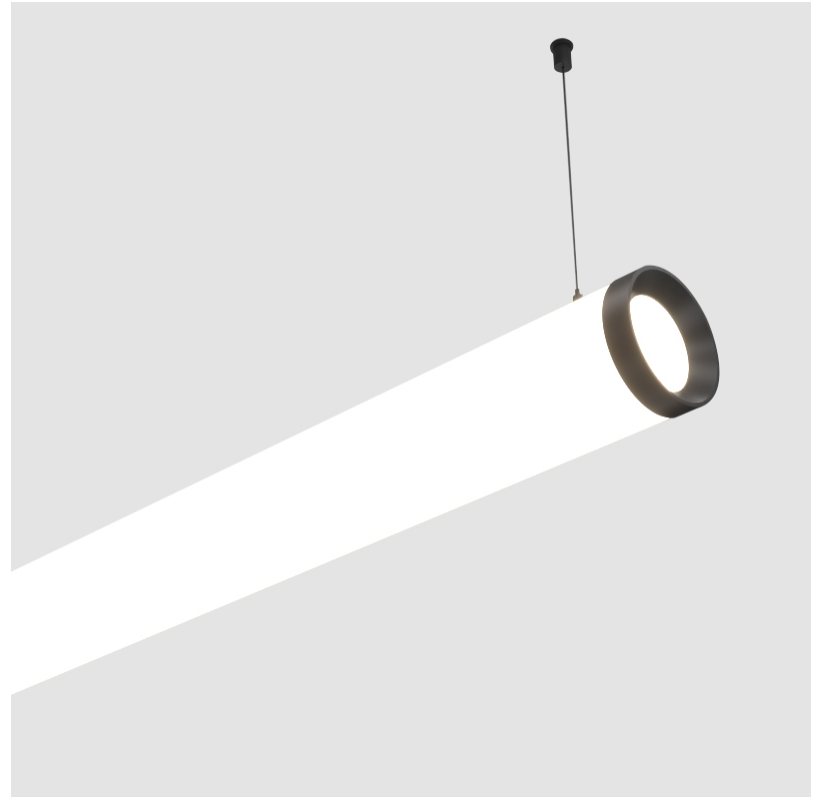

GENERAL

Series: Bunga Plus
Brand: Prolicht
Division: Architectural
Mounting Type: Suspension
Mounting Location: Ceiling
Subcategory: Profile

PHYSICAL

Shape: Cylinder
Length (mm): 1218
Length (in): 47 ¹⁵/₁₆
Width (mm): 115
Width (in): 4 ¹/₂
Height (mm): 115
Height (in): 4 ¹/₂
Max. Overall Height (mm): 2115
Max. Overall Height (in): 83 ¹/₄
Light Distribution: Omnidirectional
Weight (kg): 4.309
Weight (lbs): 9.499
Diffuser: PMMA - Opal
Fixture Finish: SSR / BKV / CWI / CRY / HAB / UFT / ITA / RUA / FTG / MYG / LOD / PUS / FRO / FUP / KIA / POP / BLS / SPG / MEY / GOH / GUM / CHC / COM / ABZ / JAG / OBR / MOS / ROR
Fixture Material: Aluminum
Cable Details: 2000mm or 6000mm Transparent Cable
Upon Request: Cable colour - White / Black / Orange / Red

ELECTRICAL

Lamp Type: LED (Zhaga Standard)
Input Wattage (W): 20
Total Output Wattage (W): 16 / 12.8 (3500K)
Dimming: Non-Dimming / Phase Dimming (120Vac only) / 0-10V Dimming
Driver Included: Yes
Driver Location: Integrated
Driver Type: Constant Current - 120 / 277Vac
Driver Class: Class 2
Input Voltage (V): 120 - 277
Constant Current (MA): 350 / 400 (3500K)

LED

Color Temperature (*K): 3000 / 3500 / 4000
Max. Delivered Lumen (lm): 2210 / 2293 / 2340
CRI: >80 CRI
Lamp Life (hrs): 50000

OPTICAL

RATINGS AND CERTIFICATIONS

Certified By: Certified for North American Standards
IP rating: IP20