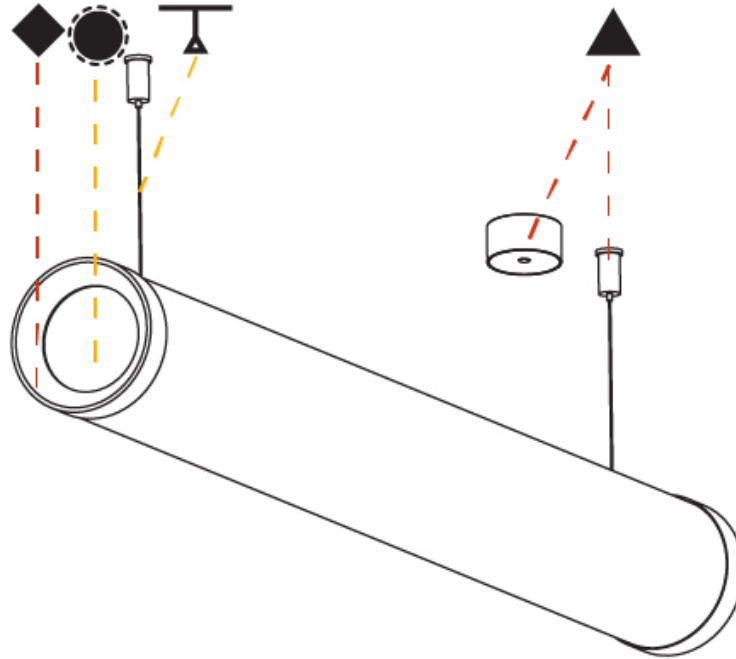

BUNGA PLUS SUSPENSION

A30700-

PROJECT

TYPE

SPECIFIER

QUANTITY

DATE

A