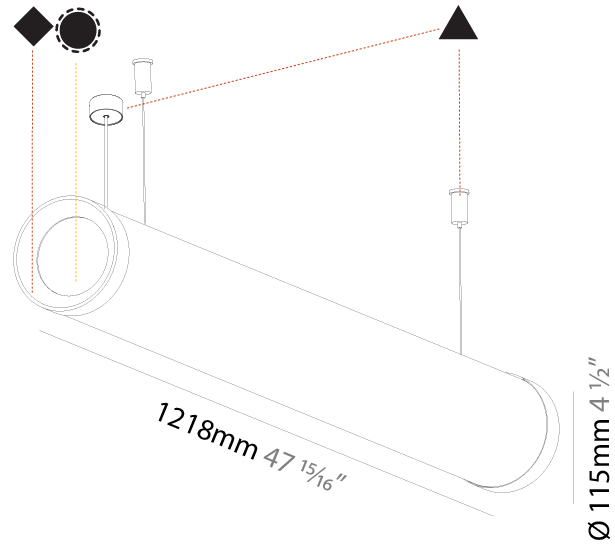

GENERAL

Series: Bunga Plus
Brand: Prolicht
Division: Architectural
Mounting Type: Suspension
Mounting Location: Ceiling
Subcategory: Profile

PHYSICAL

Shape: Cylinder
Length (mm): 1218
Length (in): 47 ¹⁵/₁₆
Width (mm): 115
Width (in): 4 ¹/₂
Height (mm): 115
Height (in): 4 ¹/₂
Max. Overall Height (mm): 2115
Max. Overall Height (in): 83 ¹/₄
Light Distribution: Omnidirectional
Weight (kg): 4.309
Weight (lbs): 9.499
Diffuser: PMMA - Opal
Fixture Finish: SSR / BKV / CWI / CRY / HAB / UFT / ITA / RUA / FTG / MYG / LOD / PUS / FRO / FUP / KIA / POP / BLS / SPG / MEY / GOH / GUM / CHC / COM / ABZ / JAG / OBR / MOS / ROR
Fixture Material: Aluminum
Cable Details: 2000mm or 6000mm Transparent Cable
Upon Request: Cable colour - White / Black / Orange / Red

ELECTRICAL

Lamp Type: LED (Zhaga Standard)
Input Wattage (W): 20
Total Output Wattage (W): 16 / 12.8 (3500K)
Dimming: Non-Dimming / Phase Dimming (120Vac only) / 0-10V Dimming
Driver Included: Yes
Driver Location: Integrated
Driver Type: Constant Current - 120 / 277Vac
Driver Class: Class 2
Input Voltage (V): 120 - 277
Constant Current (MA): 350 / 400 (3500K)

LED

Color Temperature (*K): 3000 / 3500 / 4000
Max. Delivered Lumen (lm): 2210 / 2293 / 2340
CRI: >80 CRI
Lamp Life (hrs): 50000

OPTICAL

RATINGS AND CERTIFICATIONS

Certified By: Certified for North American Standards
IP rating: IP20